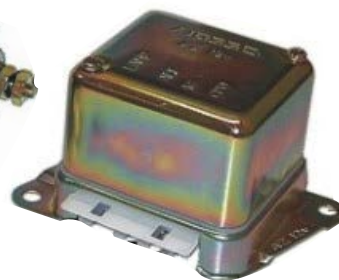

RNI1605

REGULADOR
ELECTRONICO
INCOR 12V FORD
SIERRA 1.6 Y 2.3
S/A.A.

$2.461
79